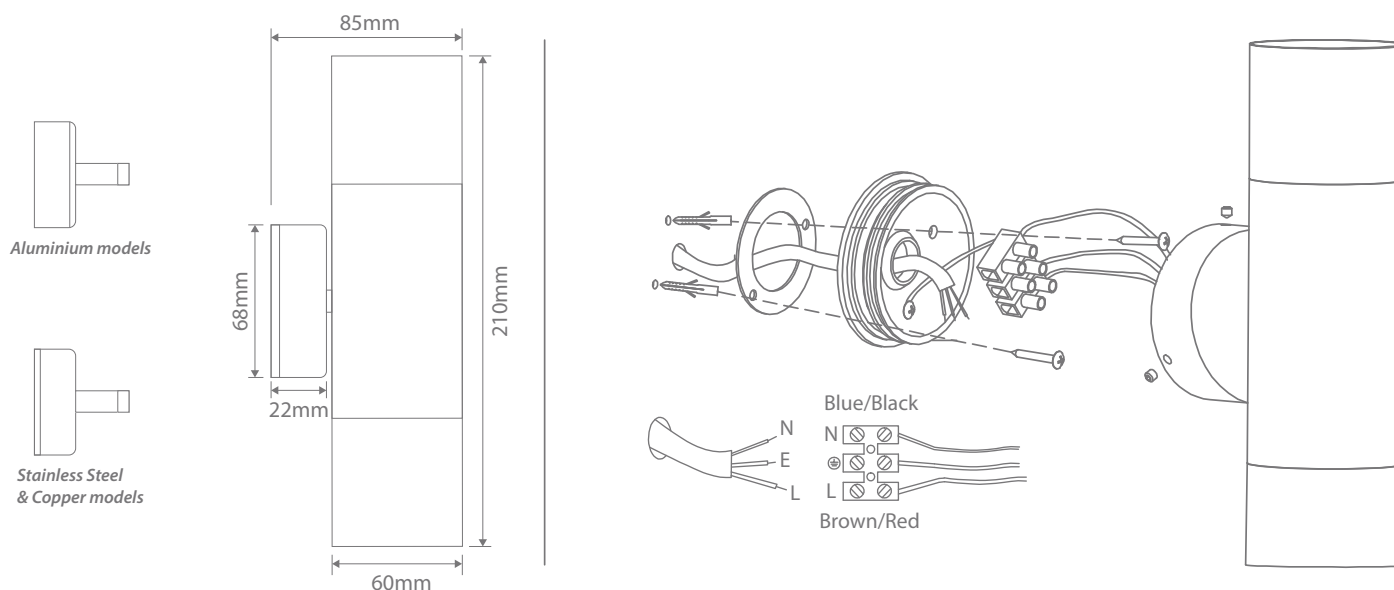

Installation Manual

SHADOW-2LT-WB

Variant	Item No.	Description
49021	SHADOW-2LT-WB	Up/Down wall light, fixed wall light. Black finish
49188		Up/Down wall light, fixed wall light. Black finish, GU10 3000K
49190		Up/Down wall light, fixed wall light. Black finish, GU10 5000K
49022		Up/Down wall light, White finish
49024		Up/Down wall light, White finish, GU10 3000K
49206		Up/Down wall light, White finish, GU10 5000K
49023		Up/Down wall light, Titanium Silver finish
49200		Up/Down wall light, Titanium Silver finish, GU10 3000K
49202		Up/Down wall light, Titanium Silver finish, GU10 5000K
49024		Up/Down wall light, Copper finish
49192		Up/Down wall light, Copper finish, GU10 3000K
49194		Up/Down wall light, Copper finish, GU10 5000K
49025		Up/Down wall light, 316 Stainless Steel finish
49196		Up/Down wall light, 316 Stainless Steel finish, GU10 3000K
49198	Up/Down wall light, 316 Stainless Steel finish, GU10 5000K	

Thank you for purchasing your new SHADOW Up/Down wall light , Please take the time to read and understand the instruction sheet below. Failure to do so may void warranty.

Specifications

Voltage:	240V	Power:	2x35W Max		
Lamp:	GU10 (not included)	IP Rating:	65		